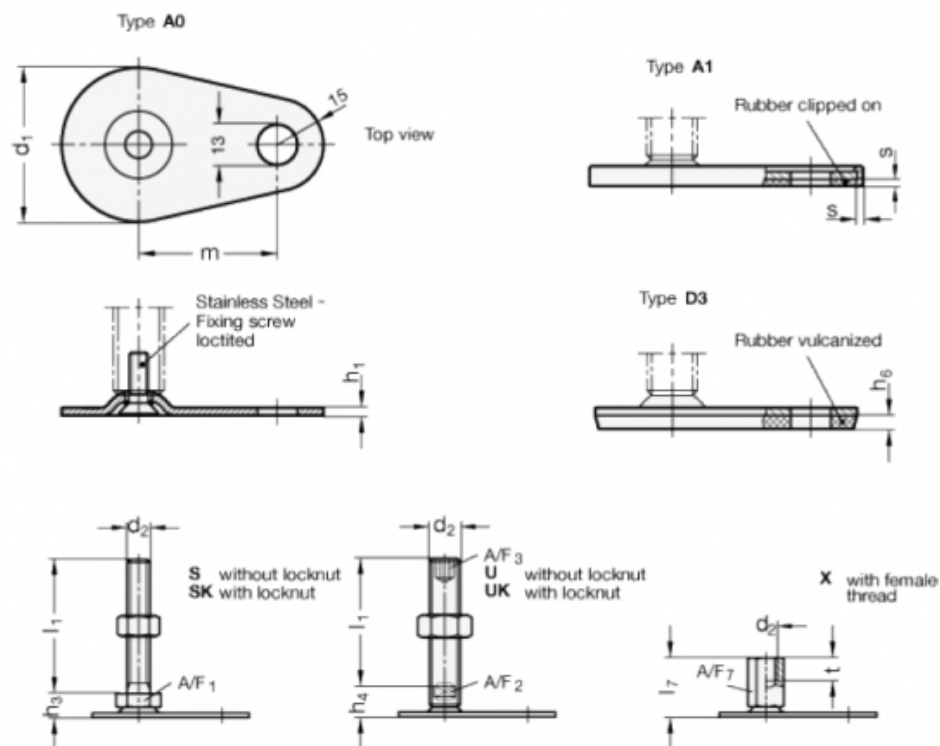

Article number: 204280M2075A0UK

Description: E+G levelling foot  
GN 42-80-M20-75-A0-UK

Note: UK With nut, Hexagon socket at the top, Wrench flat at the bottom

## Measures

A/F2 = 15	m = 70
A/F3 = 10	s =
d1 = 80	
d2 = M20	
h1 = 3	
h4 = 18	
h6 =	
l1 = 75	